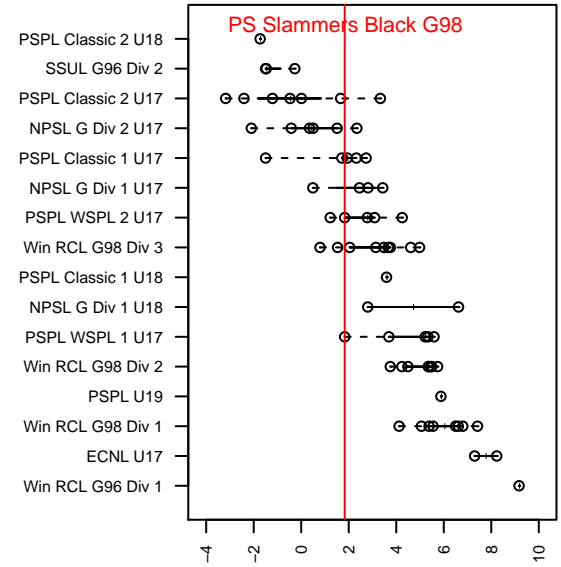

PS Slammers Black G98

Puget Sound Slammers
 Lacey, WA
 G98 total strength=1305
 attack=4.42 defense=7.52
 fall league = PSPL WSPL 1 U17

alt names used:
 PS SLAMMERS G98 (WA)
 PS Slammers G98 Black
 PS Slammers G98 Black

Venues played:
 2015 2014 WA Cup GU16 Gold/Platinum U16
 2015 Crossfire Select GU17-18 Gold
 2015 Mt Hood Challenge U18
 2015 PSPL WSPL 1 U17
 2015 PacNW Winter Classic Premier U17

PS Slammers Black G98
 Dots are actual minus expected GF (blue circles) and GA (red triangles).
 Blue line is smoothed change in attack strength. Red is smoothed change in defense strength.

**attack and defense variance (black dot)
relative to other teams
and top 10 in region**

**attack and defense rating
relative to others at age
and all opponents in last 13 months**

Performance relative to 13 month average